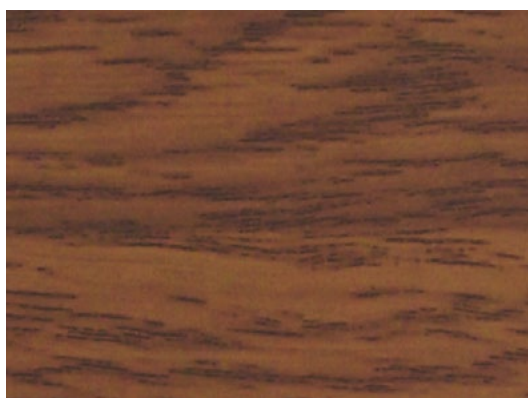

Teak - 114

50 mm

Red Cherry - 115

25 mm

Red Mahogany - 116

50 mm

Canyon Wood - 117

50 mm